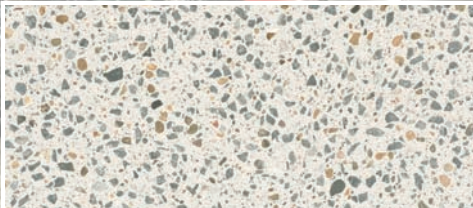

Euro Metro™
Stylish, Sophisticated, Superior.

Silver

Charcoal

Tan

Grey

Ivory

The new to the market Euro Metro™ range redefines metropolitan paving and streetscapes.

The Euro Metro™ range is ideal for large scale paving projects in areas of high pedestrian traffic.

The Euro Metro™ paving range includes five contemporary colours. The flexibility that such a range provides ensures the confidence to specify the Euro Metro™ paving range into any civil paving project knowing that these durable pavers will provide an aesthetically pleasing appeal to metropolitan streetscapes.

The Euro Metro™ range comes in a honed and shotblasted textured finish, exposing the natural aggregate used in these long lasting pavers. This is a made to order product ensuring your needs are met specifically to the projects requirements.