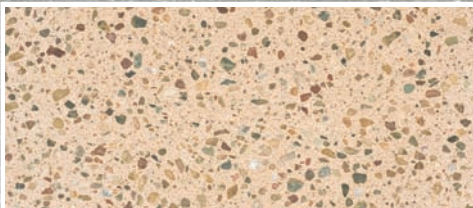

Euro Metro™
Stylish, Sophisticated, Superior.

Silver

Charcoal

Tan

Grey

Ivory

The new to the market Euro Metro™ range redefines metropolitan paving and streetscapes.

The Euro Metro™ range is ideal for large scale paving projects in areas of high pedestrian traffic.

The Euro Metro™ paving range includes five contemporary colours. The flexibility that such a range provides ensures the confidence to specify the Euro Metro™ paving range into any civil paving project knowing that these durable pavers will provide an aesthetically pleasing appeal to metropolitan streetscapes.

The Euro Metro™ range comes in a honed and shotblasted textured finish, exposing the natural aggregate used in these long lasting pavers. This is a made to order product ensuring your needs are met specifically to the projects requirements.