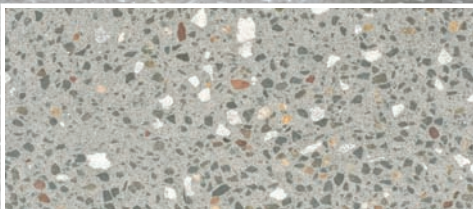

Euro Metro™
Stylish, Sophisticated, Superior.

Silver

Charcoal

Tan

Grey

Ivory

The new to the market Euro Metro™ range redefines metropolitan paving and streetscapes.

The Euro Metro™ range is ideal for large scale paving projects in areas of high pedestrian traffic.

The Euro Metro™ paving range includes five contemporary colours. The flexibility that such a range provides ensures the confidence to specify the Euro Metro™ paving range into any civil paving project knowing that these durable pavers will provide an aesthetically pleasing appeal to metropolitan streetscapes.

The Euro Metro™ range comes in a honed and shotblasted textured finish, exposing the natural aggregate used in these long lasting pavers. This is a made to order product ensuring your needs are met specifically to the projects requirements.