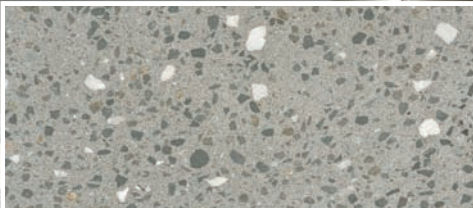

Euro Metro™
Stylish, Sophisticated, Superior.

Silver

Charcoal

Tan

Grey

Ivory

The new to the market Euro Metro™ range redefines metropolitan paving and streetscapes.

The Euro Metro™ range is ideal for large scale paving projects in areas of high pedestrian traffic.

The Euro Metro™ paving range includes five contemporary colours. The flexibility that such a range provides ensures the confidence to specify the Euro Metro™ paving range into any civil paving project knowing that these durable pavers will provide an aesthetically pleasing appeal to metropolitan streetscapes.

The Euro Metro™ range comes in a honed and shotblasted textured finish, exposing the natural aggregate used in these long lasting pavers. This is a made to order product ensuring your needs are met specifically to the projects requirements.